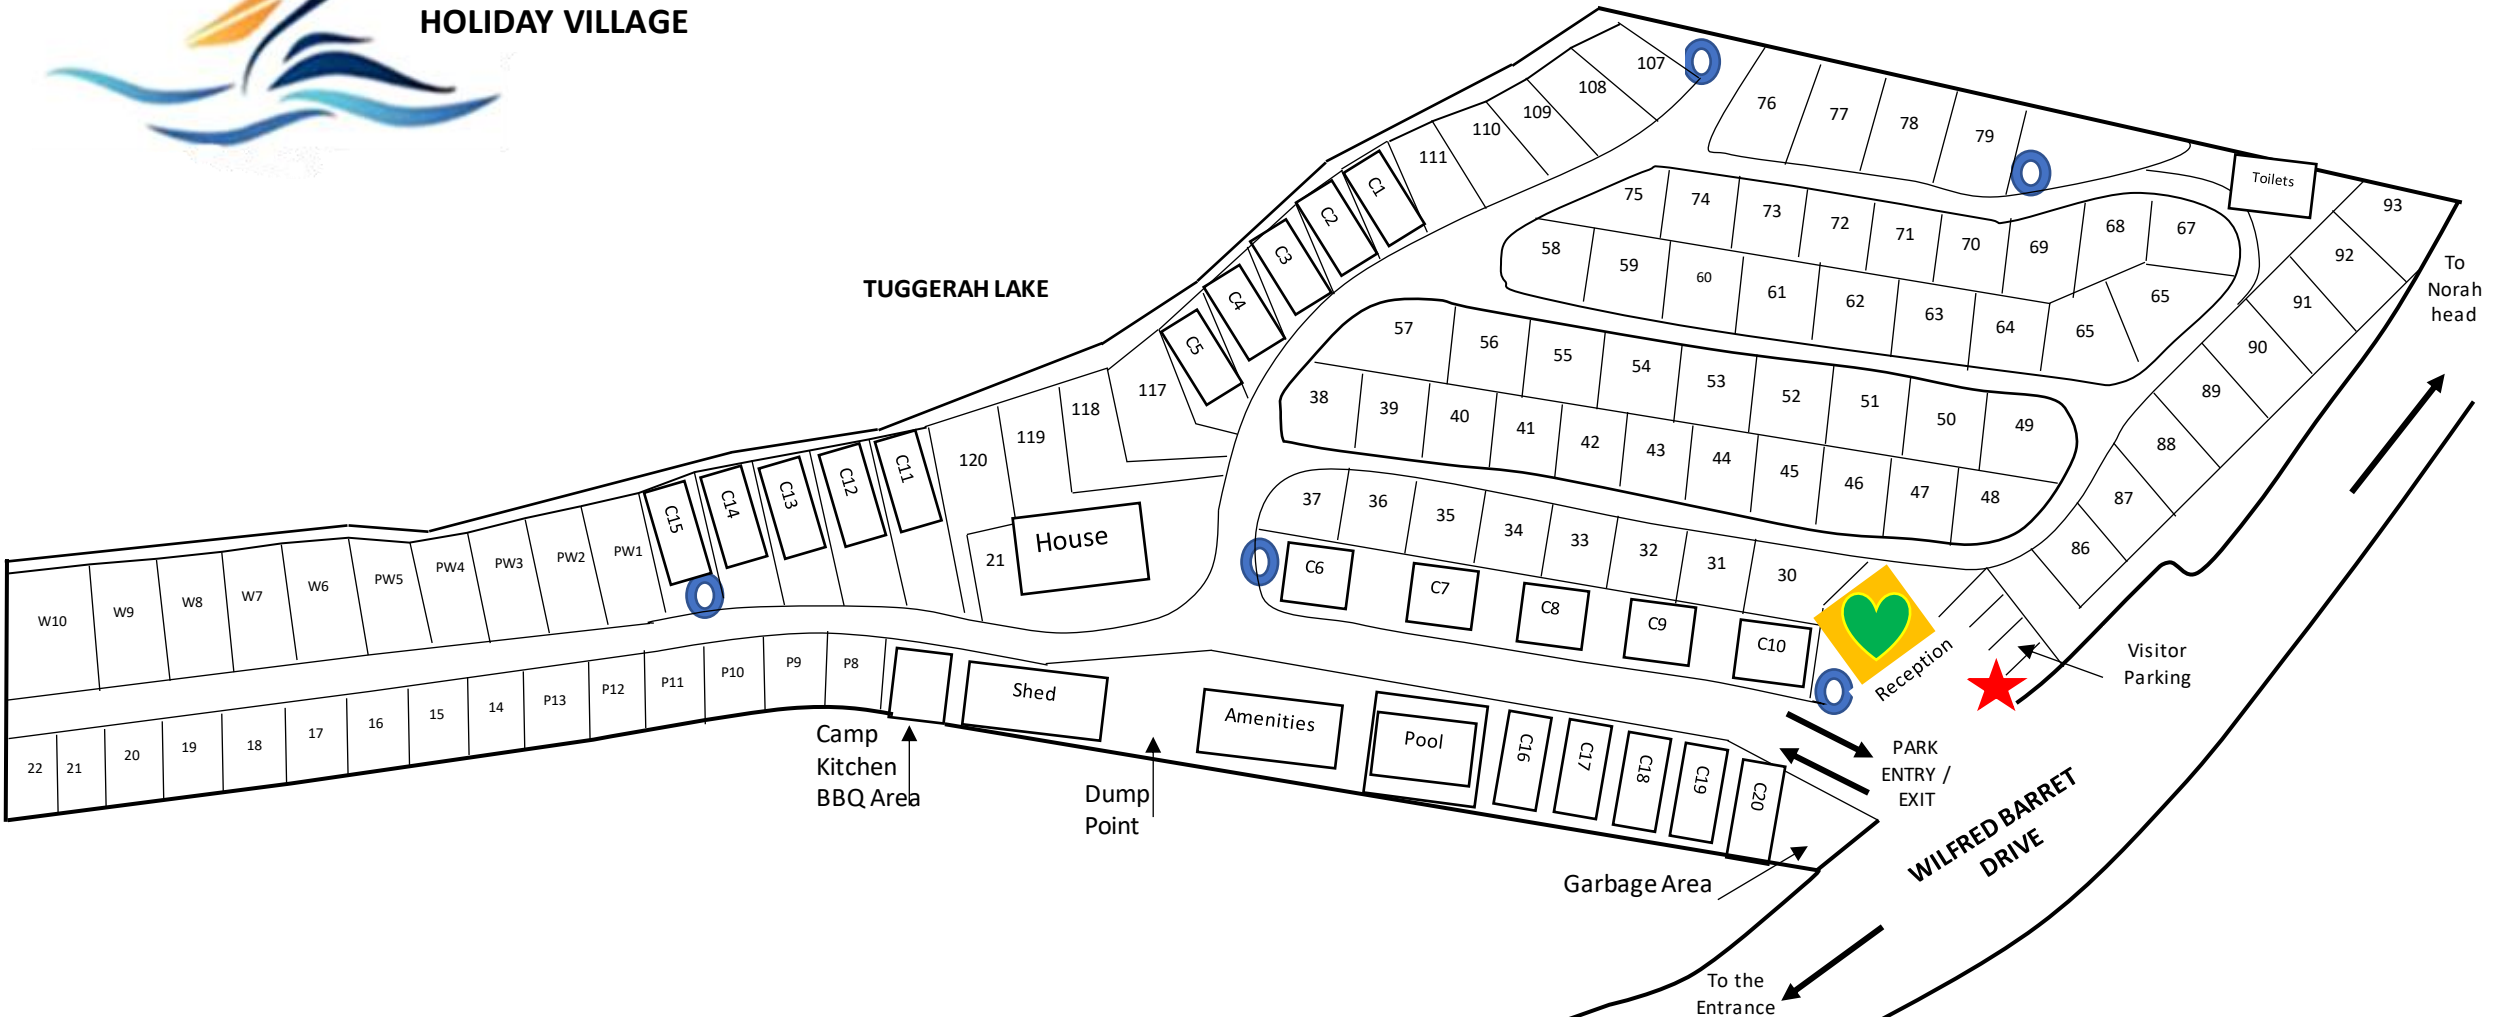

TWO SHORES HOLIDAY VILLAGE

-  EMERGENCY EVACUATION POINT
-  FIRE HOSE REELS
-  DEFIBRILLATOR